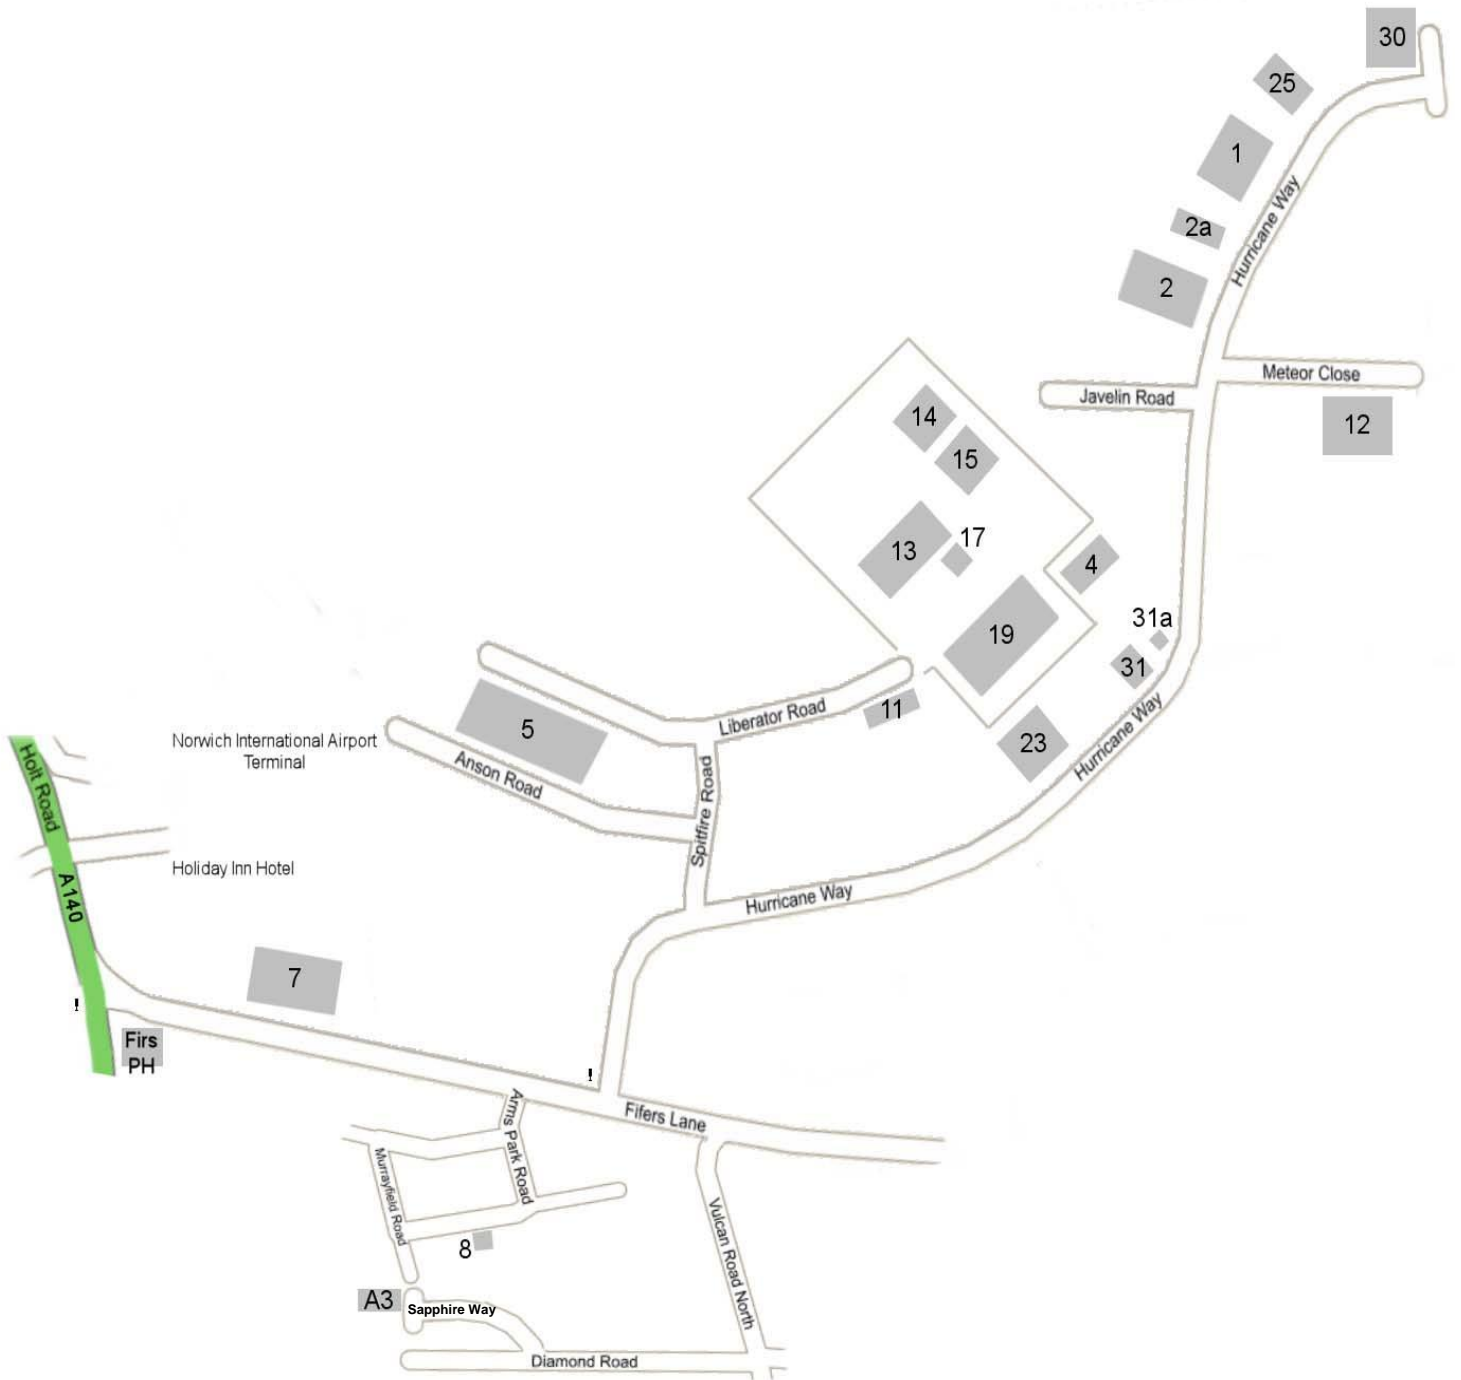

Norwich—Head Office Unit Plan

Grey Boxes denote Anglian Group Units, the number inside or near box denotes unit number